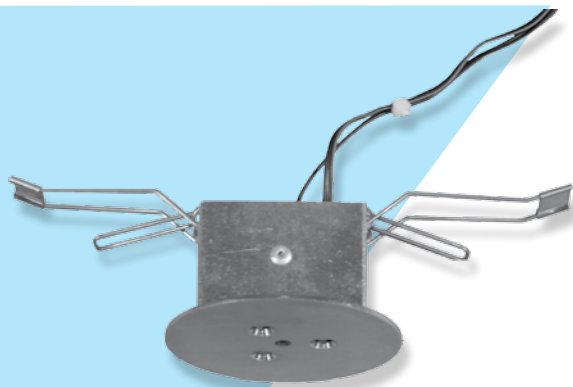

LED EYE

LED EYE

	IP		W	⏻
LED EYE 1	IP20	EY1#@	LED 3x1W	1
LED EYE 3		EY3#@	LED 3x1W	3

PANORAMA

PANORAMA

	IP		W	⏻	lm
PANORAMA 8	IP54	P1#@	1x8 T5	1	130
		P3#@	1x8 T5	3	110
PANORAMA 11		P1#11@	1x11 TC-S	1	200
		P3#11@	1x11 TC-S	3	180